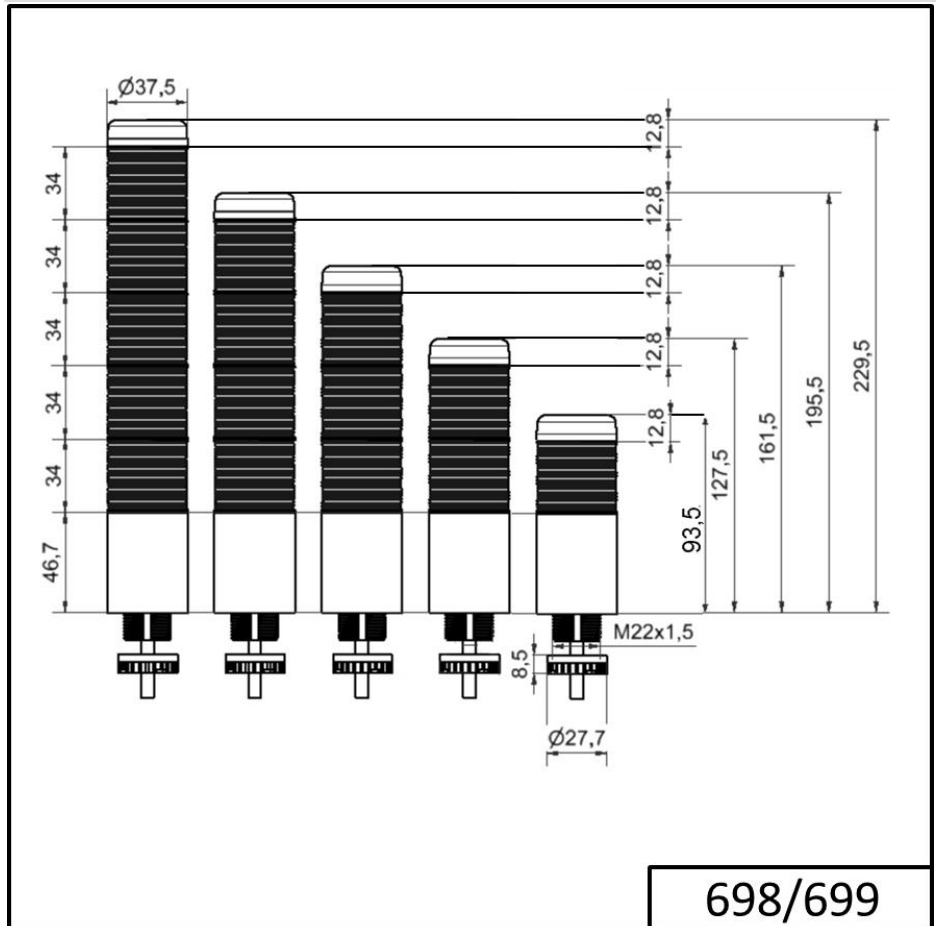

Completely pre-assembled Signal Towers / KOMPAKT 37
K37 plug EM Pulse tone 24VAC/DC RD

DRAWING

698/699

For additional installation and mounting information, refer to the appropriate user guide at www.werma.com. This printed copy is for information only and is subject to alteration.